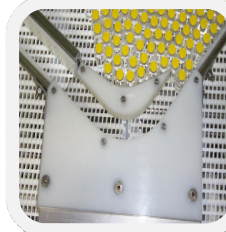

Gripper Belt

Mat Style

Sanitary

Table Top

Hand Pack
 Incline Bucket
 Lift Gates

Accumulating

Alpine

Bulk Storage

Reflow

Serpentine

Bi-Directional
 Rotary
 Vertical

Manipulating

Angled Roller Belt

Case Twist

Indexing

Two Lane Case Turner