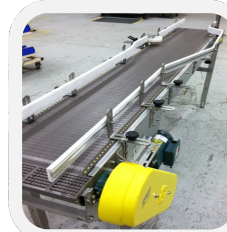

Gripper Belt

Mat Style

Sanitary

Table Top

Hand Pack
 Incline Bucket
 Lift Gates

Accumulating

Alpine

Bulk Storage

Reflow

Serpentine

Bi-Directional
 Rotary
 Vertical

Manipulating

Angled Roller Belt

Case Twist

Indexing

Two Lane Case Turner